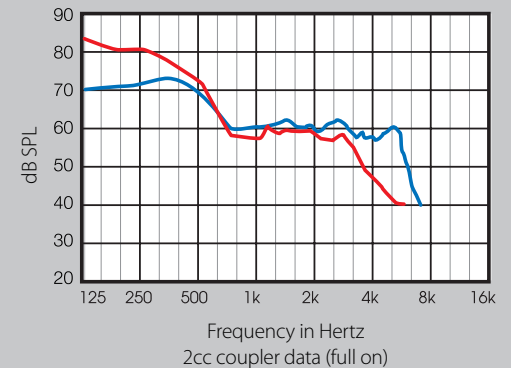

FREQUENCY RESPONSE

BLUE CURVE = General white noise

RED CURVE = General pink noise

ghi General Hearing
Instruments, Inc.

175 Brookhollow Esplanade
Harahan, LA 70123
800.824.3021 504.733.3767

Hearing Made Simple
www.generalhearing.com