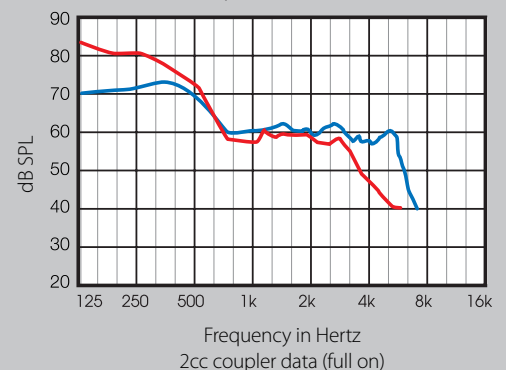

Device Options...

- Choice of case size
- Tube length: 0-3 sizes available
- Dome size: small is standard, medium or large
- Polytube fitting gauge at www.generalhearing.com

Device Data

Both noise generator circuits provide the user with a 0 dB SL noise floor setting.

GENERAL WHITE NOISE RESPONSE

Source.....	OFF
Peak.....	72.9 dB SPL
Peak Frequency.....	300 Hz
RMS OUT.....	80.4 dBSPL
Battery Drain.....	0.40 mA
Battery Life (10A).....	200 Hrs.

GENERAL PINK NOISE RESPONSE

Source.....	0.0 dB
Peak.....	79.7 dB SPL
Peak Frequency.....	300 Hz
RMS OUT.....	82.6 dBSPL
Battery Drain.....	0.40 mA
Battery Life (10A).....	200 Hrs.

FREQUENCY RESPONSE

BLUE CURVE = General white noise